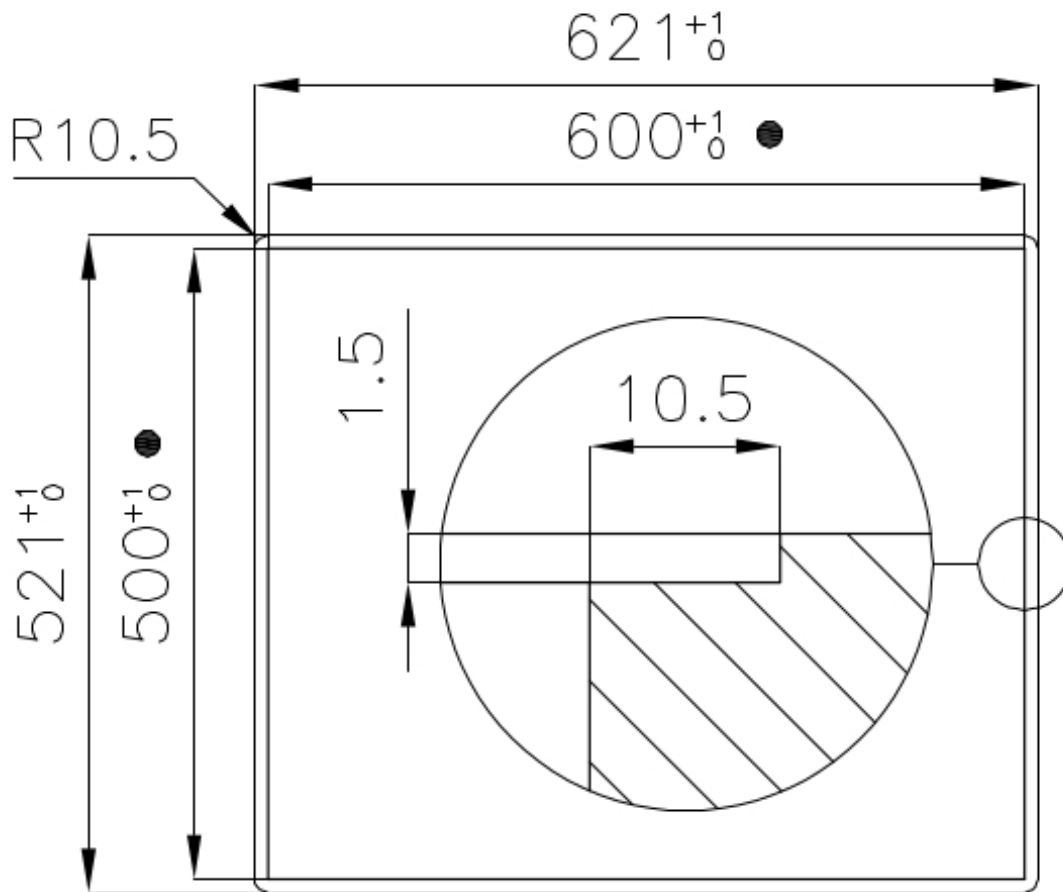

- Built-in cut out for FTS – Foratura per installazione FTS