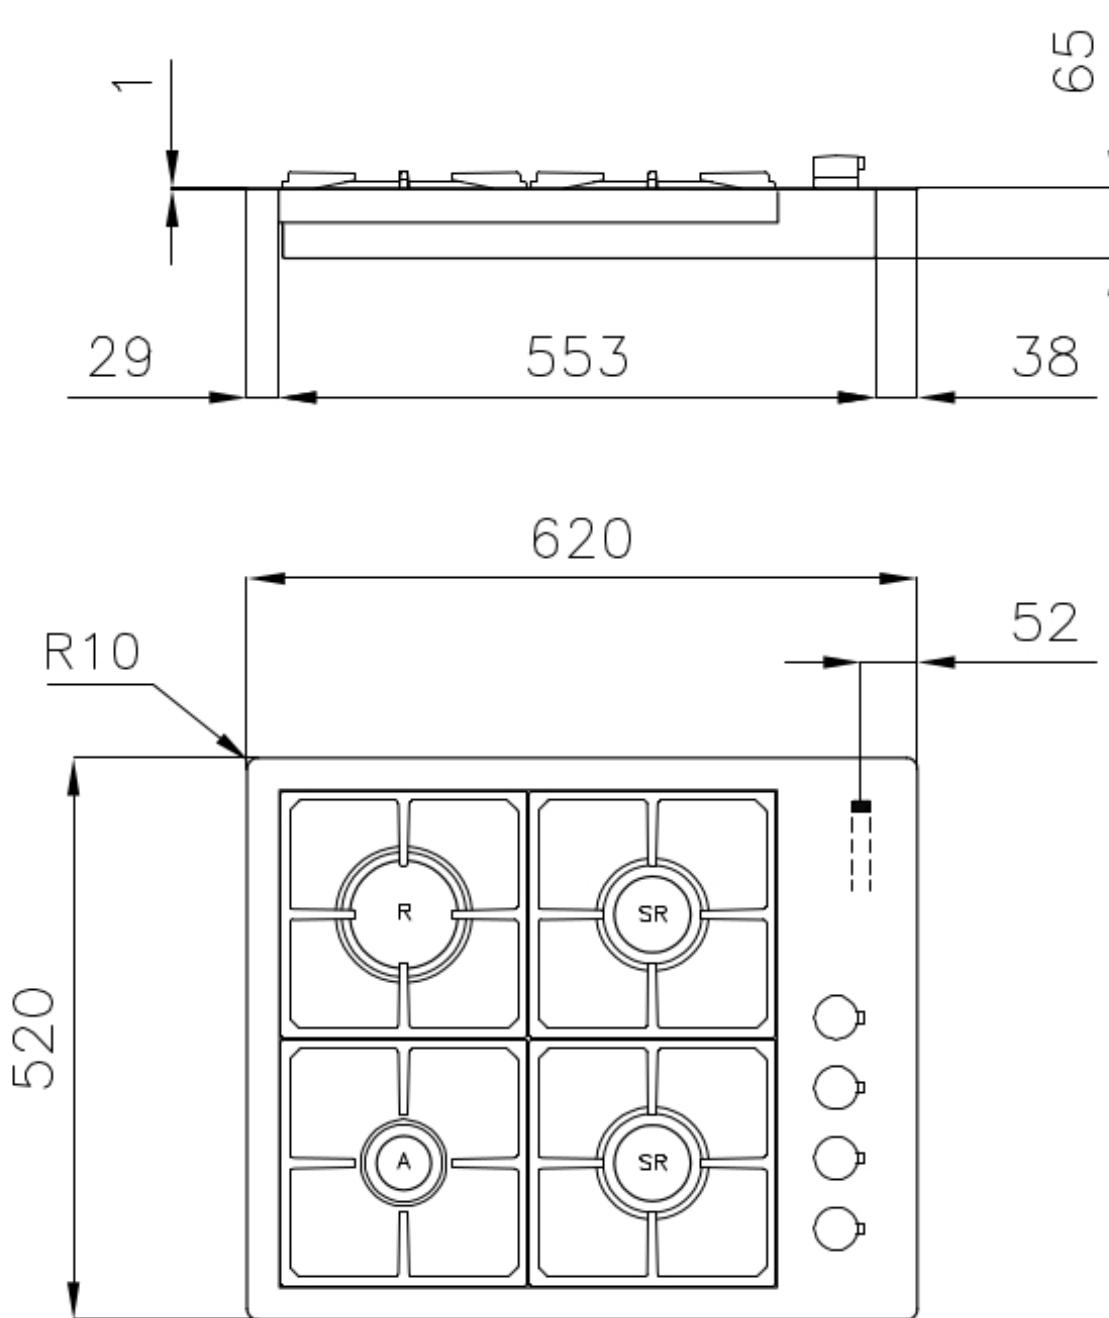

Ultra-flat hob

Design meets functionality in the the ultra-flat models. Elegant grids that form a generously sized overall surface.

Under-knob ignition

The utmost freedom of movement with electronic under-knob ignition, a common feature of all models that allows a one-hand ignition of the burner.

TECHNICAL DATA