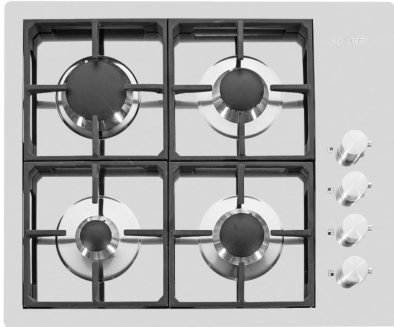

Cooker hob S4000 7256 032

Cooker hobs

Code: 7256 032

DETAILS

Finish Foster brushed

Material AISI 304 stainless steel

Texture Satin

Supply 220-240 V; 50.60 Hz

Edge/Installation Type Flush-mount | Top-mount

Dimensions 620x520 mm

Base size 62cm

Heating element Four burners

Built-in hole View technical data sheet (for all Flush-mount / Top-mount models and Under-mount models)

Grids Cast iron grids and enamelled burner covers

Total power 7.600 W

Auxiliary 1.100 W

Semirapid 2x1.750 W

Rapid 3.000 W

Safety Safety valve with quick-acting thermocouple

Ignition Electric ignition under knob

Gas type Tested for installation with natural gas, LPG nozzle set included.

Type Gas Hob

FEATURES

Cast iron grids Cast-iron is the ideal material for an hob grid, this due to the manifold properties characterising it: high heat capacity that improves cooking performance; high weight and stability that improve safety; sturdiness that preserves the hob's original aspect over time; easy cleaning.